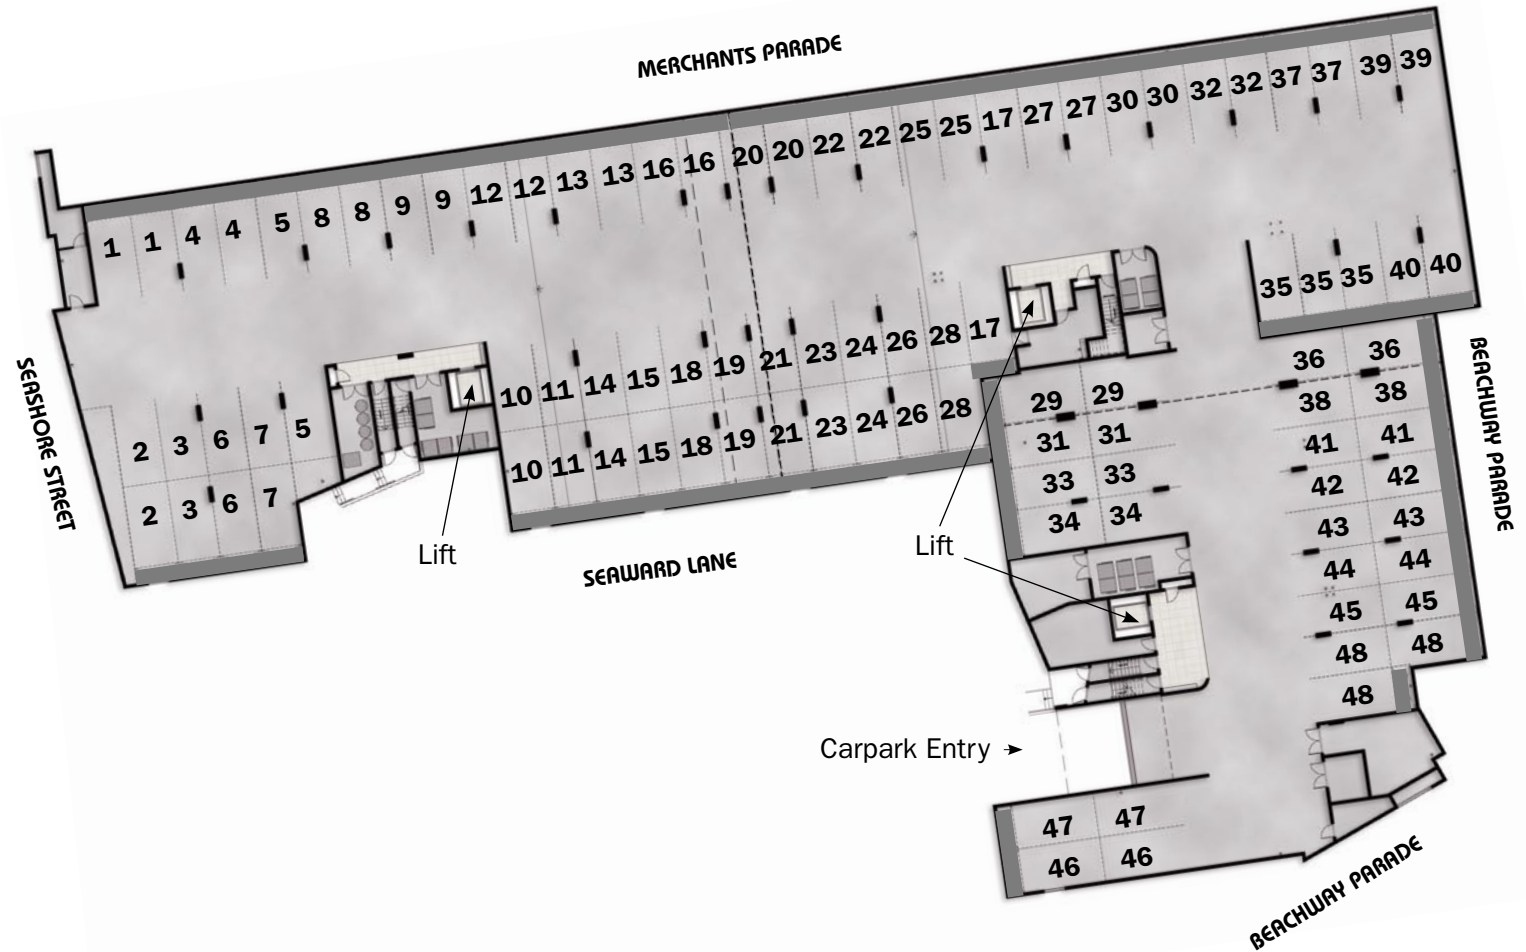

white shells

MARCOOLA BEACH
Queensland Australia

Basement

Lockup storage area