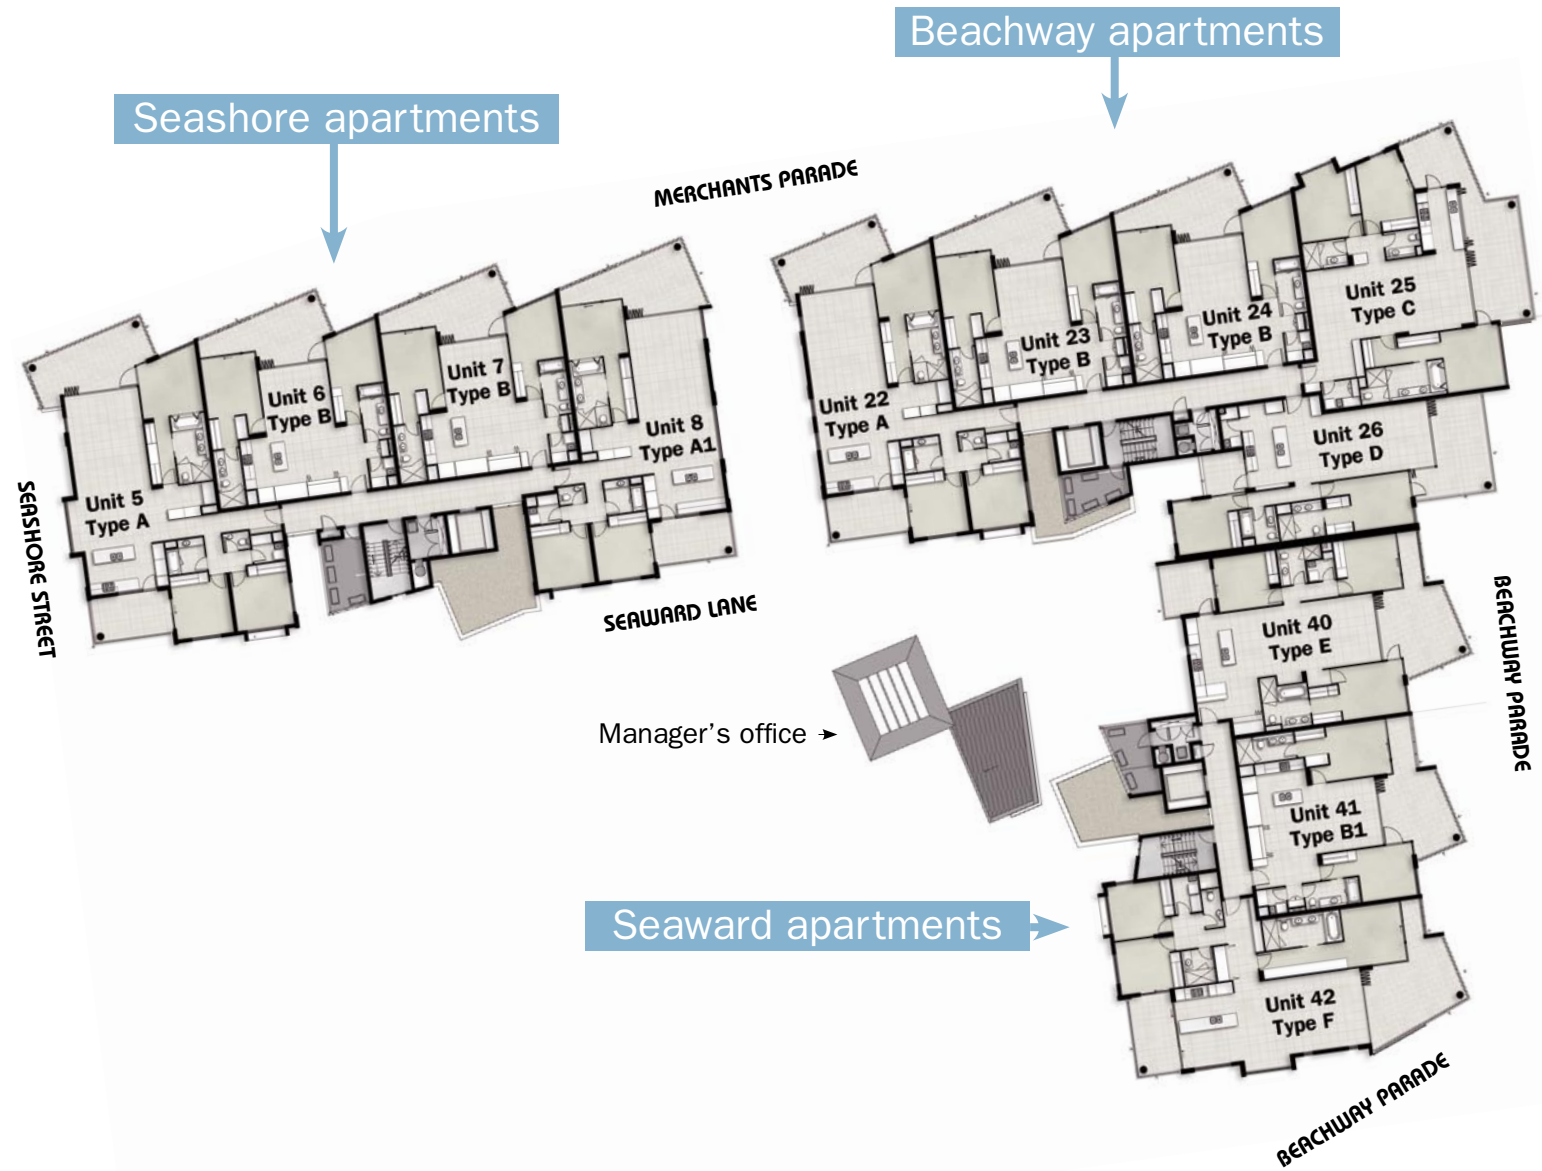

white shells

MARCOOLA BEACH
Queensland Australia

Roof Top

Seashore apartments

Beachway apartments

Heated recreational pools and spas
for residents of respective buildings

Seaward apartments

* private rooftop terrace and spa

white shells

MARCOOLA BEACH
Queensland Australia

Level Three

white shells

MARCOOLA BEACH
Queensland Australia

Beachway apartments

Seashore apartments

Level Two

white shells

MARCOOLA BEACH
Queensland Australia

Level One

white shells

MARCOOLA BEACH
Queensland Australia

Podium

* private heated plunge pools

white shells

MARCOOLA BEACH
Queensland Australia

Basement

Lockup storage area