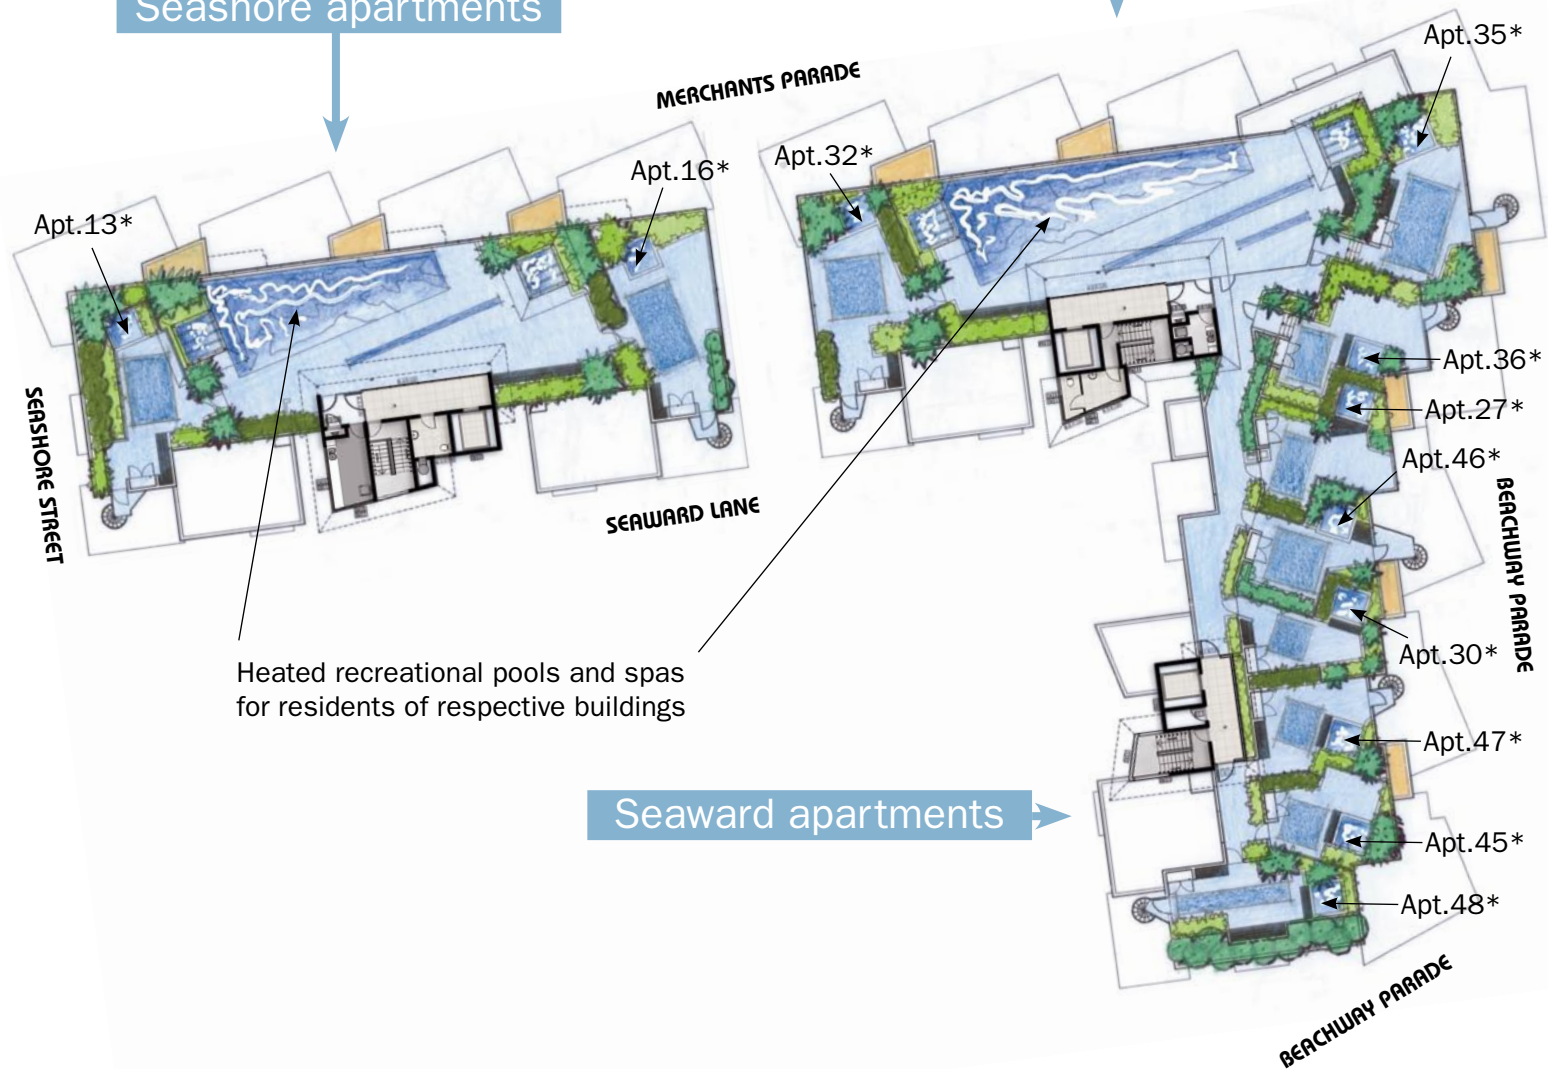

white shells

MARCOOLA BEACH
Queensland Australia

Roof Top

Seashore apartments

Beachway apartments

Heated recreational pools and spas
for residents of respective buildings

Seaward apartments

* private rooftop terrace and spa

white shells

MARCOOLA BEACH
Queensland Australia

Level Three

white shells

MARCOOLA BEACH
Queensland Australia

Beachway apartments

Seashore apartments

Level Two

white shells

MARCOOLA BEACH
Queensland Australia

Level One

white shells

MARCOOLA BEACH
Queensland Australia

Podium

* private heated plunge pools

white shells

MARCOOLA BEACH
Queensland Australia

Basement

Lockup storage area