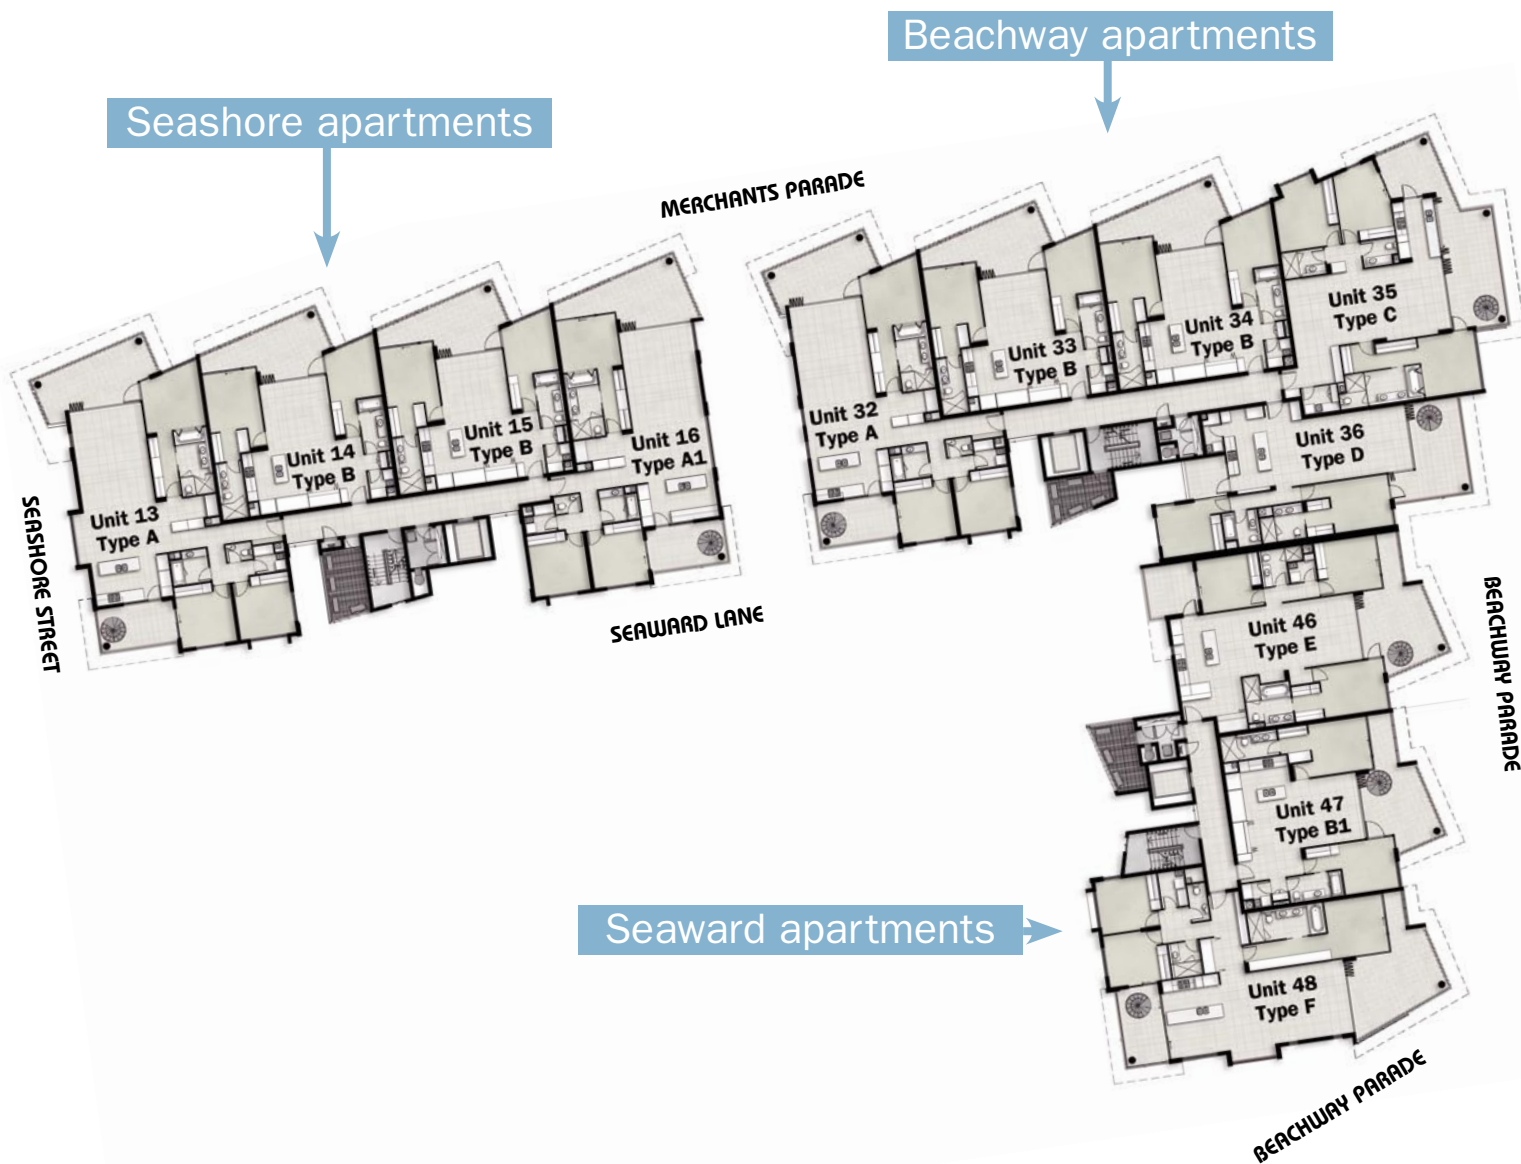

white shells

MARCOOLA BEACH
Queensland Australia

Roof Top

Seashore apartments

Beachway apartments

Heated recreational pools and spas
for residents of respective buildings

Seaward apartments

* private rooftop terrace and spa

white shells

MARCOOLA BEACH
Queensland Australia

Level Three

white shells

MARCOOLA BEACH
Queensland Australia

Beachway apartments

Seashore apartments

Level Two

white shells

MARCOOLA BEACH
Queensland Australia

Level One

white shells

MARCOOLA BEACH
Queensland Australia

Podium

* private heated plunge pools

white shells

MARCOOLA BEACH
Queensland Australia

Basement

Lockup storage area